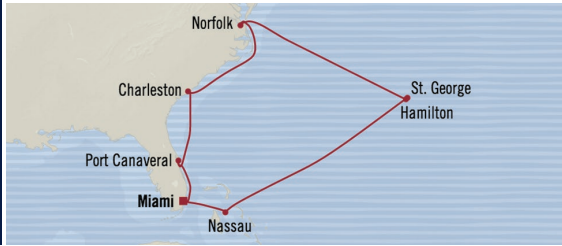

Southern Medley | MIAMI TO MIAMI | 11 days | Apr 23, 2018 – SIRENA

2 for 1 CRUISE FARES

limited-time inclusive package

includes:
Airfare* & Unlimited Internet
plus choose one:
FREE- 6 Shore Excursions
FREE- Beverage Package
FREE- $600 Shipboard Credit

Amenities are per stateroom

CATEGORIES AND FARES		FULL BROCHURE FARE	OLIFE CHOICE FARE	CRUISE ONLY FARE*
SUITES	OS Owner's Suite	$22,998	$9,999	$9,299
	VS Vista Suite	19,398	8,199	7,499
	PH1 Penthouse Suite	14,598	5,799	5,099
	PH2 Penthouse Suite	13,998	5,499	4,799
PH3 Penthouse Suite	13,598	5,299	4,599	
CONCIERGE	A1 Concierge Level Veranda	11,798	4,399	3,699
	A2 Concierge Level Veranda	11,398	4,199	3,499
	A3 Concierge Level Veranda	11,298	4,149	3,449
STATEROOMS	B1 Veranda Stateroom	10,898	3,949	3,249
	B2 Veranda Stateroom	10,798	3,899	3,199

Southern Caribbean Dreams | MIAMI TO MIAMI | 10 days | Apr 26, 2018 – REGATTA

2 for 1 CRUISE FARES

limited-time inclusive package

includes:
Airfare* & Unlimited Internet
plus choose one:
FREE- 6 Shore Excursions
FREE- Beverage Package
FREE- $600 Shipboard Credit

Amenities are per stateroom