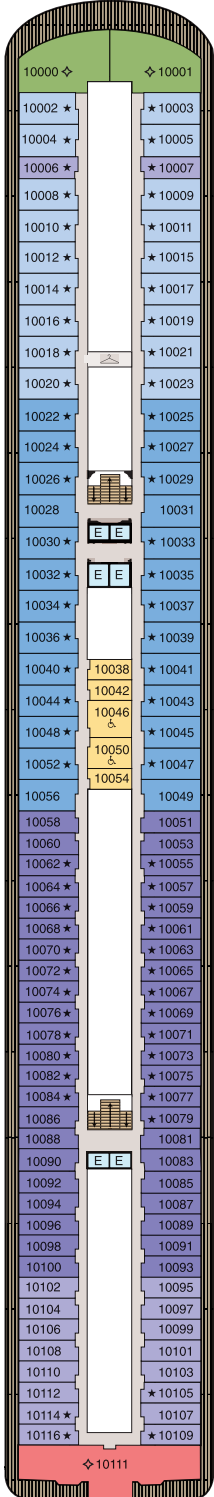

DECK PLANS

MARINA

Deck 10

STATEROOM COLOR LEGEND

- Concierge Level Veranda (A1)
- Concierge Level Veranda (A2)
- Inside Stateroom (F)
- Owner's Suite (OS)
- Penthouse Suite (PH2)
- Penthouse Suite (PH3)
- Vista Suite (VS)

SYMBOL LEGEND

- E Elevator
- ★ Triple with Sofabed
- ⊕ Wheelchair Accessible
- ⊕ Launderette