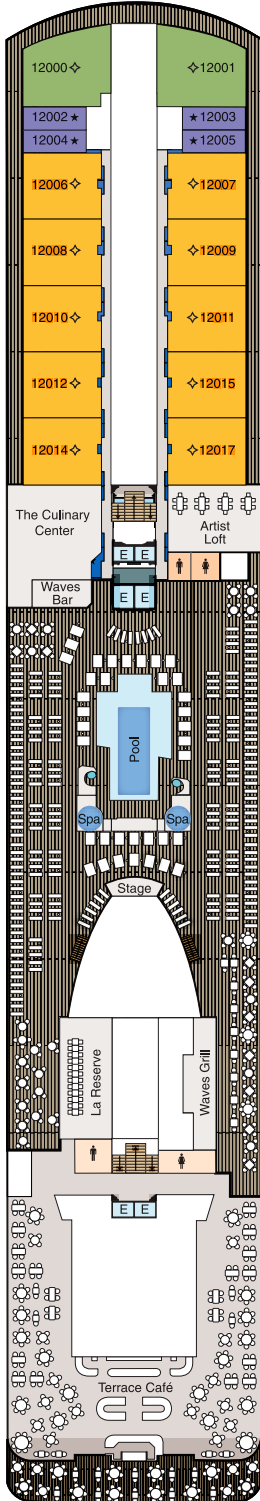

DECK PLANS

MARINA

Deck 12

STATEROOM COLOR LEGEND

- Concierge Level Veranda (A1)
- Oceania Suite (OC)
- Vista Suite (VS)
- Vista Suite (VS)

SYMBOL LEGEND

- Elevator
- Restroom
- Triple with Sofabed