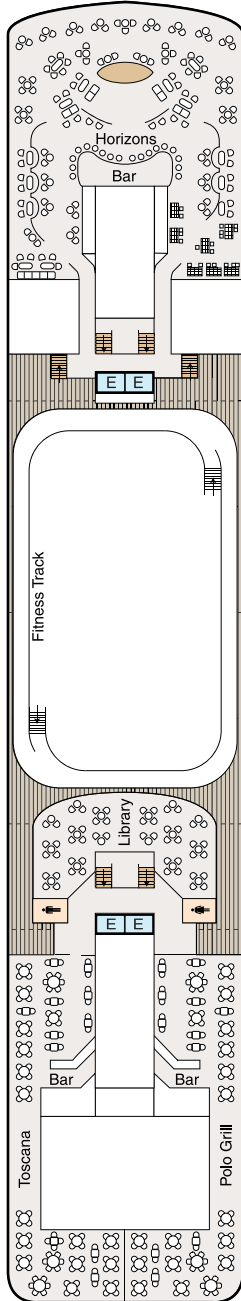

DECK PLANS

NAUTICA

Deck 10

STATEROOM COLOR LEGEND

OS	VS	PH1	PH2	PH3	A1
A2	A3	B1	B2	C1	C2
D	S	F	G		

SYMBOL LEGEND

- Restrooms
- Elevator
- Launderette
- Obstructed Views
- Quad with Pullman
- Quad with Sofa bed
- Wheelchair Accessible
- Triple with Pullman
- Triple with Sofa Bed
- 3rd guest occupancy available upon request