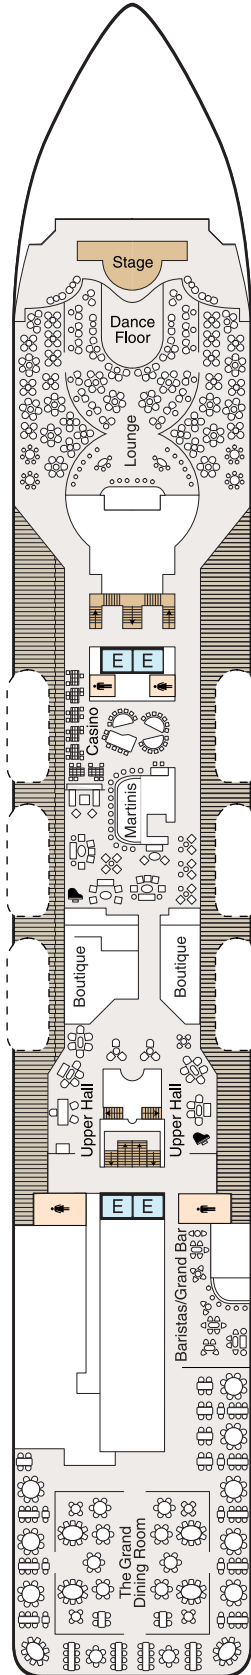

DECK PLANS

NAUTICA

Deck 5

STATEROOM COLOR LEGEND

| | | | | | |
|----|----|-----|-----|-----|----|
| OS | VS | PH1 | PH2 | PH3 | A1 |
| A2 | A3 | B1 | B2 | C1 | C2 |
| D | S | F | G | | |

SYMBOL LEGEND

-  Restrooms
-  Elevator
-  Launderette
-  Obstructed Views
-  Quad with Pullman
-  Quad with Sofa bed
-  Wheelchair Accessible
-  Triple with Pullman
-  Triple with Sofa Bed
-  3rd guest occupancy available upon request