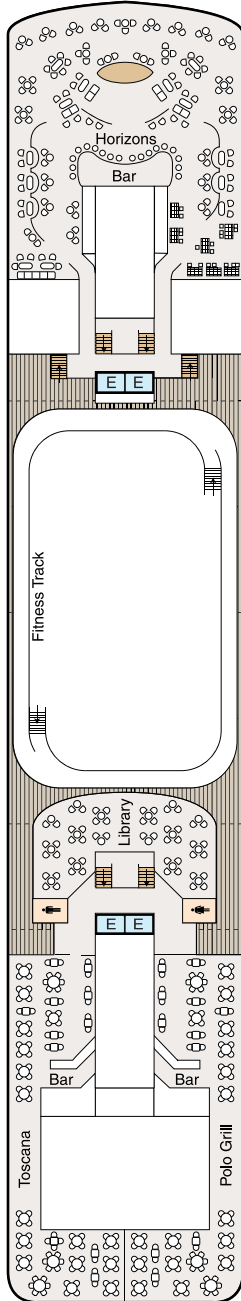

DECK PLANS

REGATTA

Deck 10

STATEROOM COLOR LEGEND

OS	VS	PH1	PH2	PH3	A1
A2	A3	B1	B2	C1	C2
D	S	F	G		

SYMBOL LEGEND

-  Restrooms
-  Elevator
-  Launderette
-  Obstructed Views
-  Quad with Pullman
-  Quad with Sofa bed
-  Wheelchair Accessible
-  Triple with Pullman
-  Triple with Sofa Bed
-  3rd guest occupancy available upon request