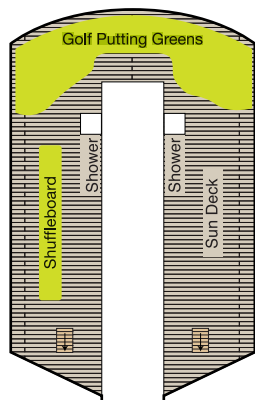

DECK PLANS

REGATTA

Deck 11

STATEROOM COLOR LEGEND

OS	VS	PH1	PH2	PH3	A1
A2	A3	B1	B2	C1	C2
D	S	F	G		

SYMBOL LEGEND

-  Restrooms
-  Elevator
-  Launderette
-  Obstructed Views
-  Quad with Pullman
-  Quad with Sofa bed
-  Wheelchair Accessible
-  Triple with Pullman
-  Triple with Sofa Bed
-  3rd guest occupancy available upon request