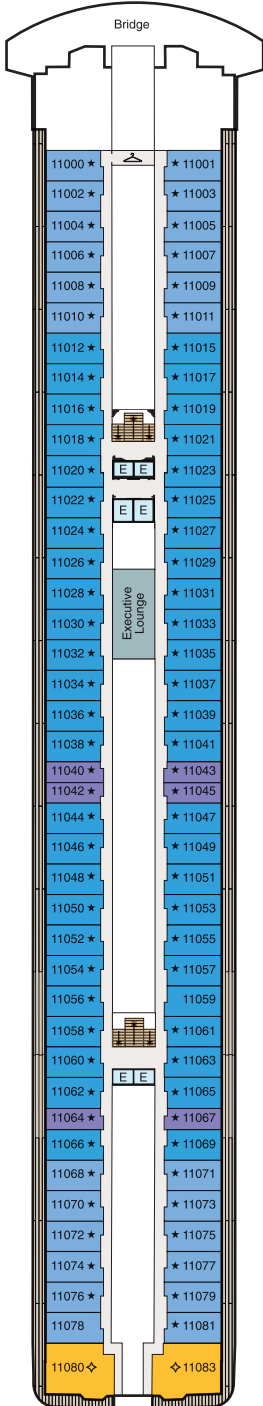

DECK PLANS

OCEANIA RIVIERA

Deck 11

STATEROOM COLOR LEGEND

SYMBOL LEGEND

-  Restrooms
-  Elevator
-  Launderette
-  Connecting Staterooms
-  Wheelchair Accessible
-  Triple with Sofa Bed
-  3rd and 4th guest occupancy available upon request; 3rd guest only occupancy available upon request in Owner's Suites