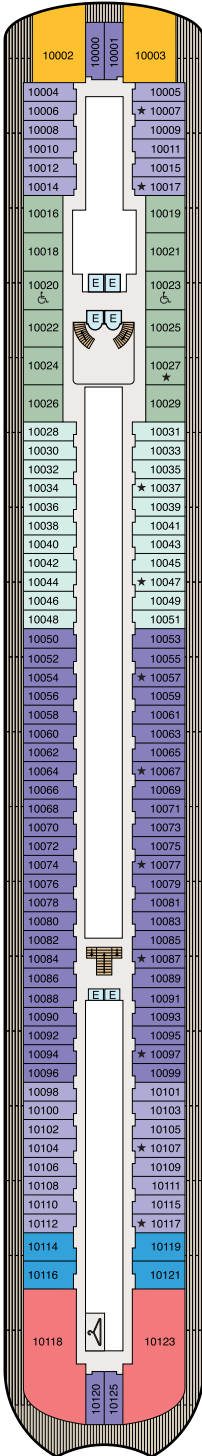

DECK PLANS
OCEANIA SONATA

Deck 10

STATEROOM COLOR LEGEND

- Owner's Suite (OS)
- Oceania Suite (OC)
- Penthouse Deluxe (PD1)
- Penthouse Suite (PH1)
- Concierge Veranda (A1)
- Concierge Veranda (A2)
- Veranda stateroom (B1)

SYMBOL LEGEND

- Elevator
- ♿ Wheelchair Accessible
- 👕 Launderette
- ★ Triple with Sofa Bed