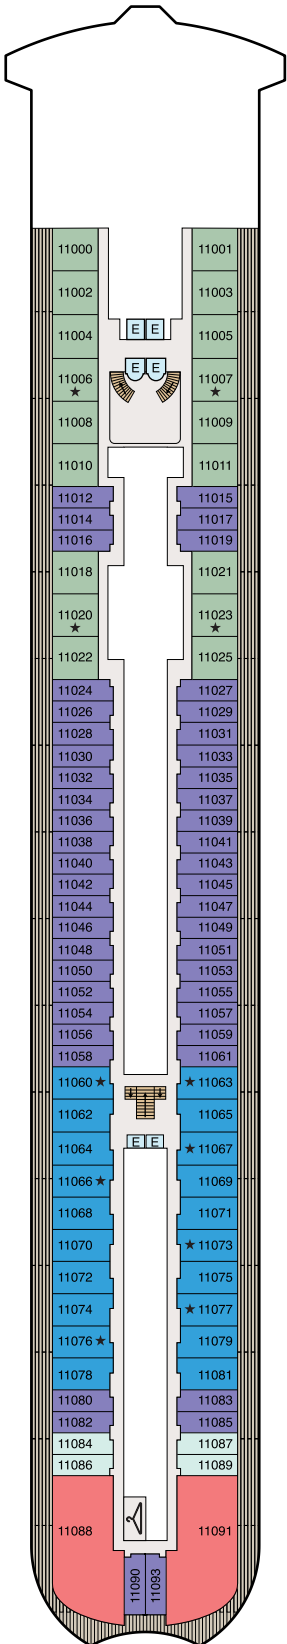

DECK PLANS
OCEANIA SONATA

Deck 11

STATEROOM COLOR LEGEND

- Owner's Suite (OS)
- Penthouse Deluxe (PD1)
- Penthouse Suite (PH1)
- Concierge Veranda (A1)
- Veranda stateroom (B1)

SYMBOL LEGEND

- E Elevator
- ♿ Wheelchair Accessible
- 👕 Laundrette
- ★ Triple with Sofa Bed