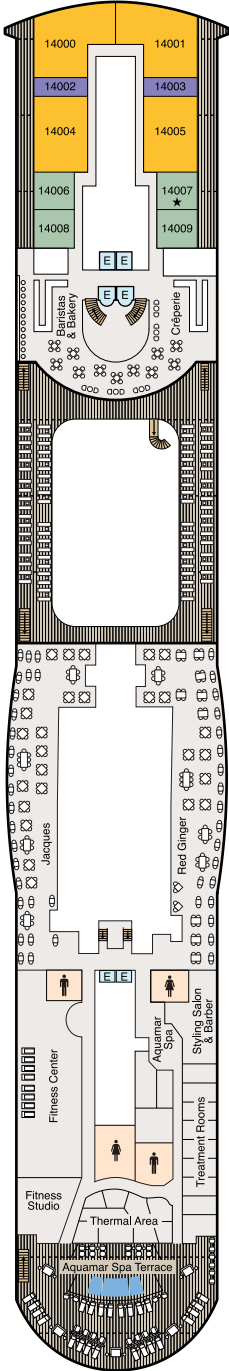

DECK PLANS
OCEANIA SONATA

Deck 14

STATEROOM COLOR LEGEND

- Oceania Suite (OC)
- Penthouse Deluxe (PD1)
- Concierge Veranda (A1)

SYMBOL LEGEND

- Elevator
- Restroom
- Triple with Sofa Bed