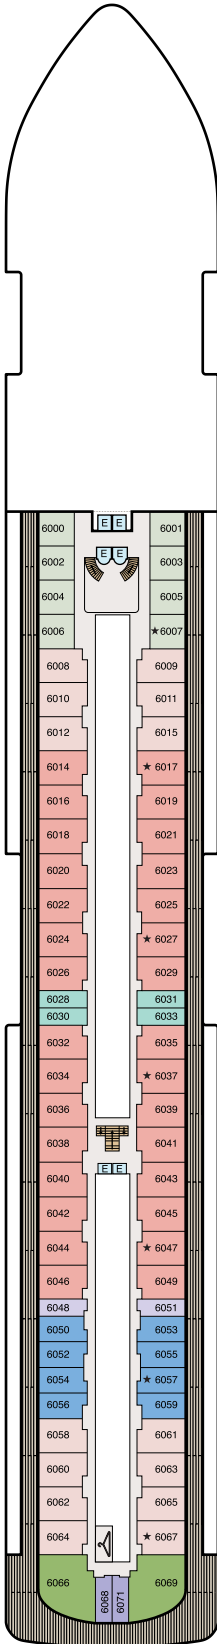

DECK PLANS
OCEANIA SONATA

Deck 6

STATEROOM COLOR LEGEND

- Vista Suite (VS)
- Horizon Suite (HS1)
- Horizon Suite (HS2)
- Penthouse Suite (PH2)
- Penthouse Deluxe (PD2)
- Concierge Veranda (A2)
- Concierge Veranda (A3)

SYMBOL LEGEND

- E Elevator
- Launderette
- ★ Triple with Sofa Bed