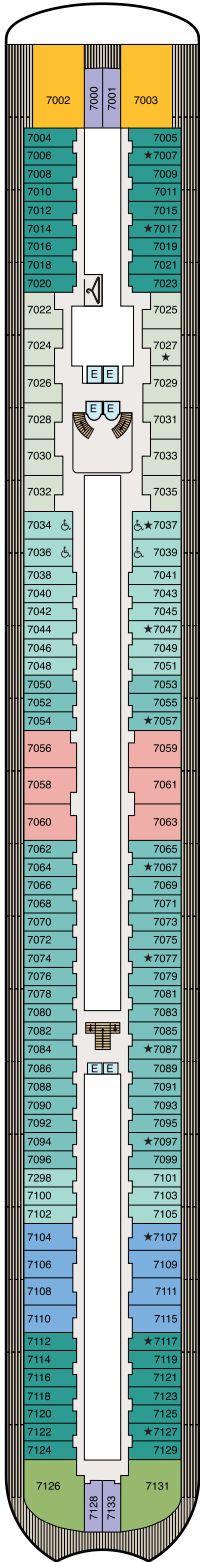

DECK PLANS
OCEANIA SONATA

Deck 7

STATEROOM COLOR LEGEND

- Vista Suite (VS)
- Oceania Suite (OC)
- Horizon Suite (HS1)
- Horizon Suite (HS2)
- Penthouse Deluxe (PD2)
- Penthouse Suite (PH2)
- Concierge Veranda (A2)
- Veranda stateroom (B2)
- Veranda stateroom (B3)
- Veranda stateroom (B4)

SYMBOL LEGEND

- E Elevator
- ♿ Wheelchair Accessible
- L Launderette
- ★ Triple with Sofa Bed