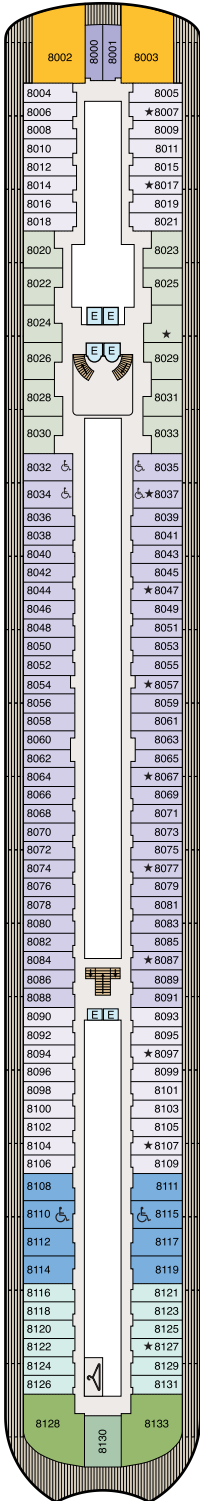

DECK PLANS
OCEANIA SONATA

Deck 8

STATEROOM COLOR LEGEND

- Vista Suite (VS)
- Oceania Suite (OC)
- Penthouse Deluxe (PD2)
- Penthouse Suite (PH1)
- Penthouse Suite (PH2)
- Concierge Veranda (A2)
- Concierge Veranda (A3)
- Concierge Veranda (A4)
- Veranda stateroom (B1)

SYMBOL LEGEND

- E Elevator
- ♿ Wheelchair Accessible
- 👕 Launderette
- ★ Triple with Sofa Bed