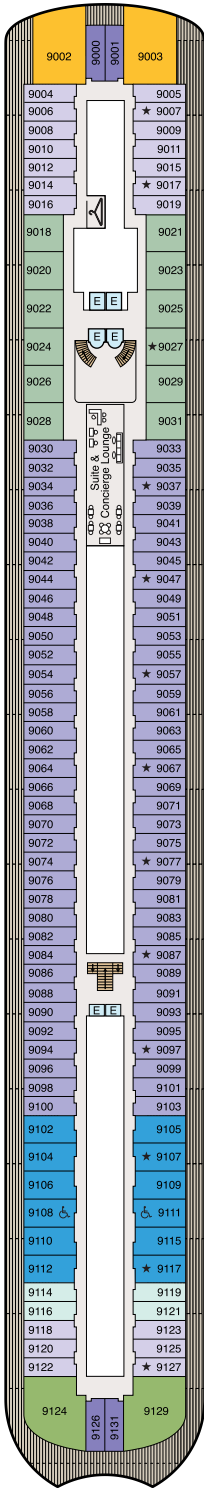

DECK PLANS
OCEANIA SONATA

Deck 9

STATEROOM COLOR LEGEND

- Vista Suite (VS)
- Oceania Suite (OC)
- Penthouse Deluxe (PD1)
- Penthouse Suite (PH1)
- Concierge Veranda (A1)
- Concierge Veranda (A2)
- Concierge Veranda (A3)
- Veranda stateroom (B1)

SYMBOL LEGEND

- Elevator
- ♿ Wheelchair Accessible
- 🧺 Launderette
- ★ Triple with Sofa Bed